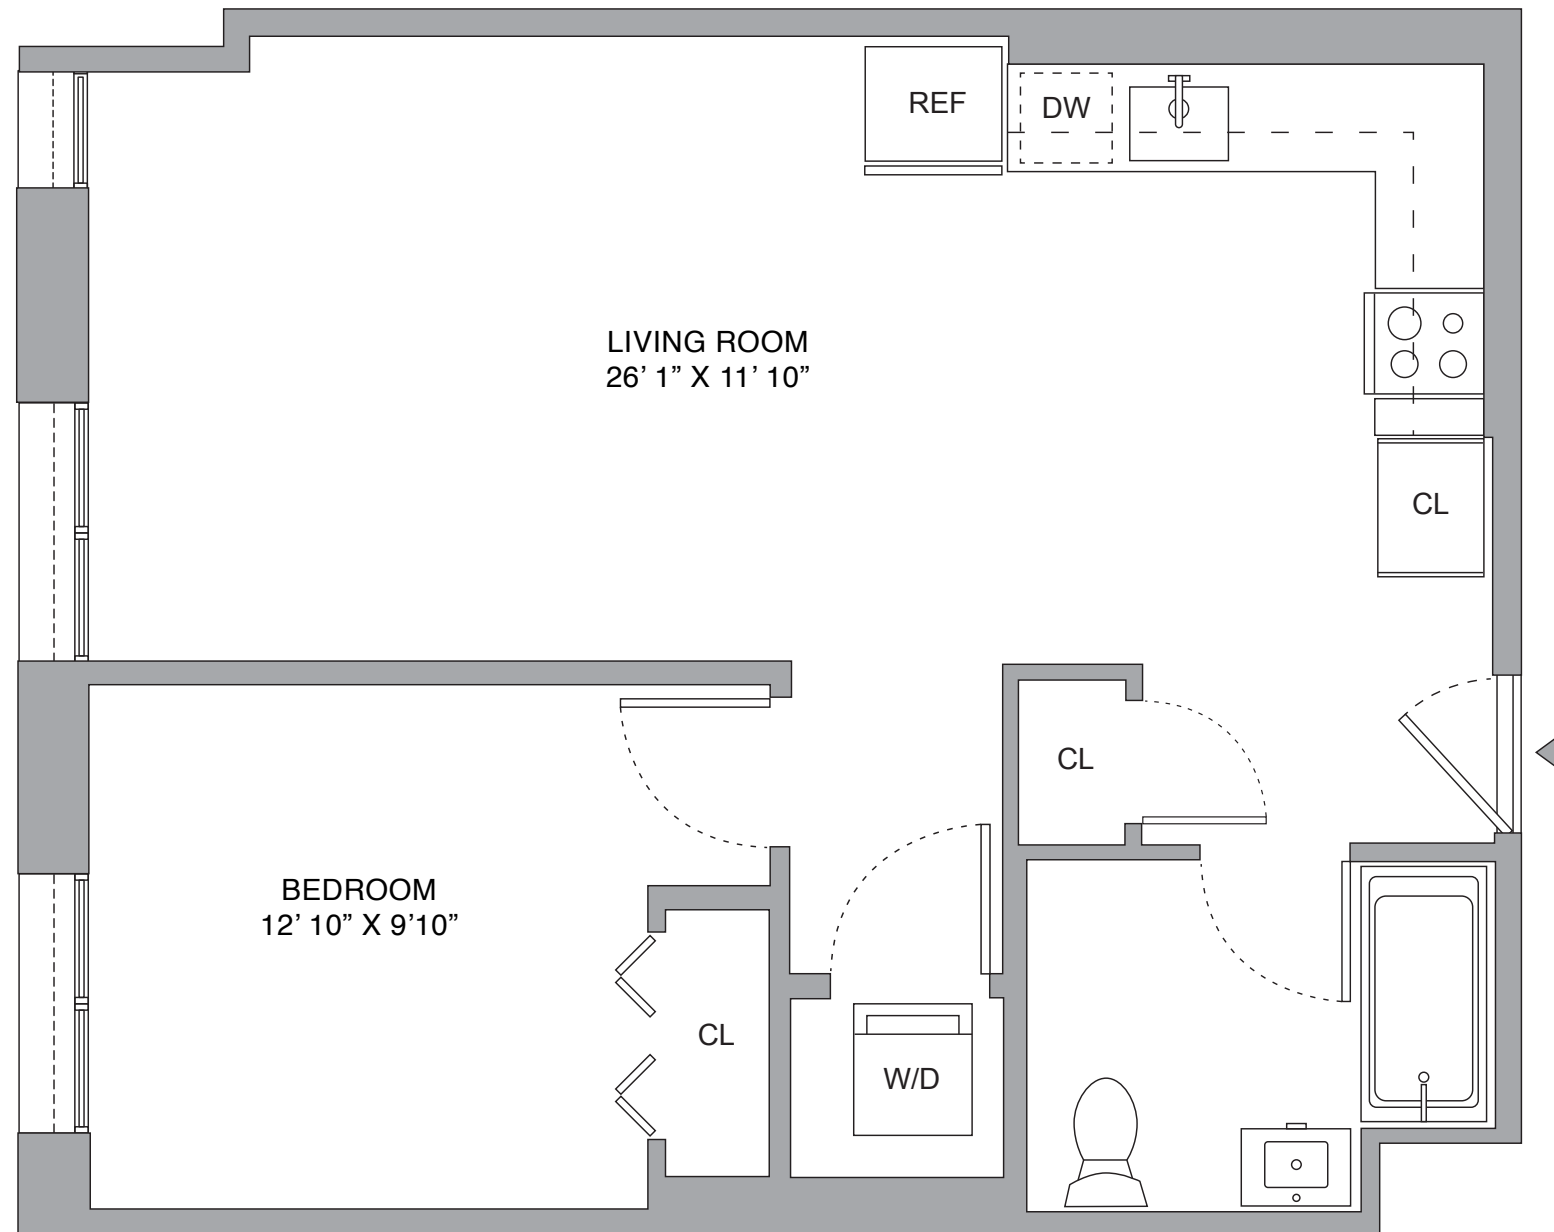

Residence B
Floor 2 - 7
1 Bedroom • 1 Bath

RESIDENCES:

- 7" Wide Plank Flooring
- In-home Washer/dryer
- Custom Solar Shades
- 9' Ceilings in Major Rooms
- Central Heat and Air Conditioning

KITCHENS:

- Stainless Steel Appliances
- Custom Finish Cabinetry
- Quartz Countertops & Backsplash