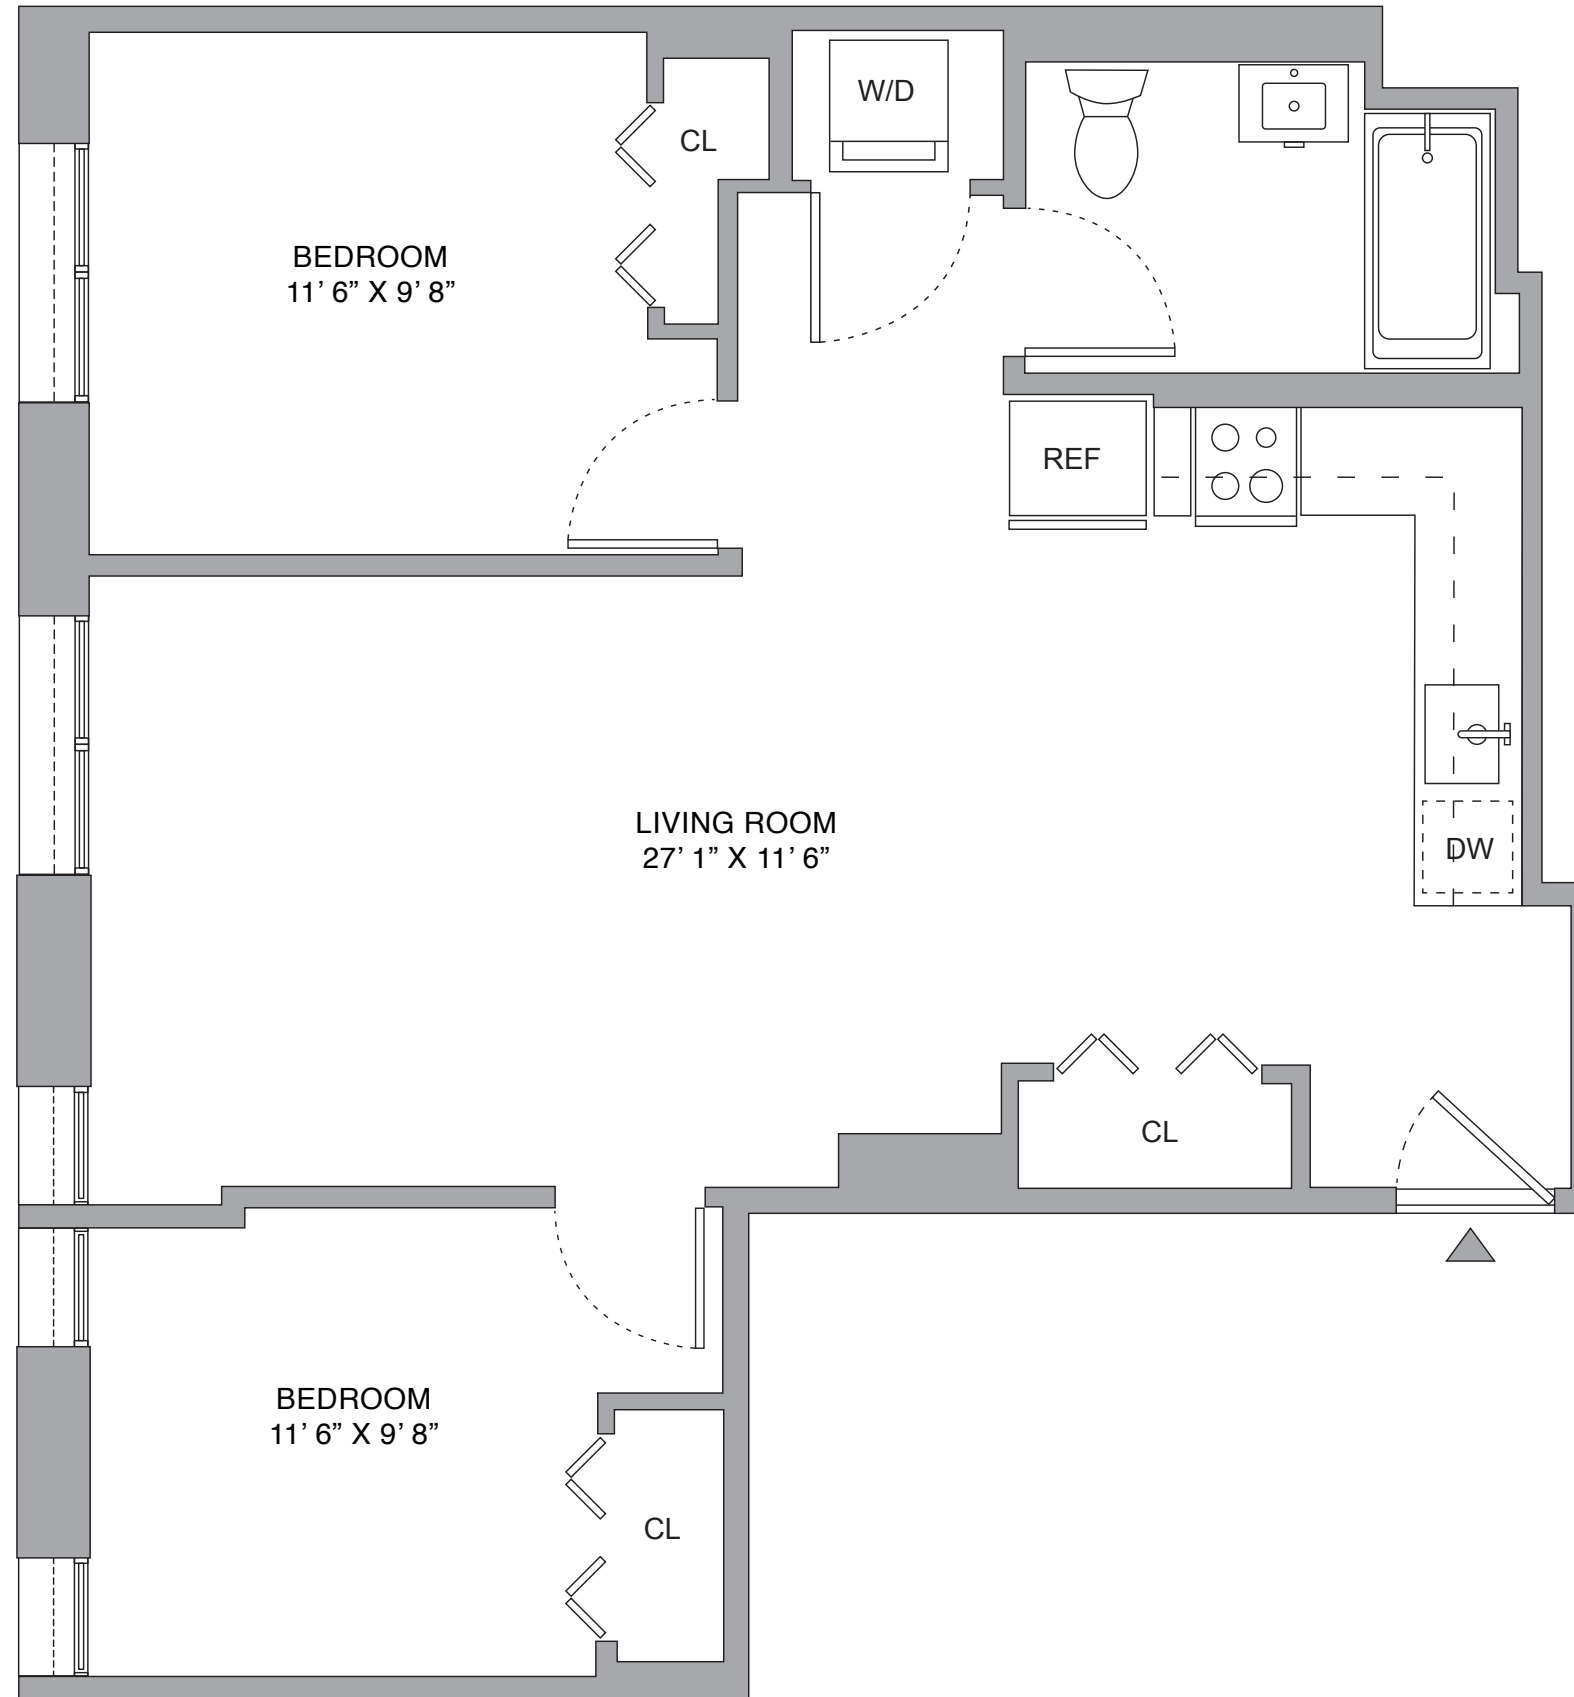

Residence C
Floor 2 - 7
2 Bedrooms • 1 Bath

RESIDENCES:

- 7" Wide Plank Flooring
- In-home Washer/dryer
- Custom Solar Shades
- 9' Ceilings in Major Rooms
- Central Heat and Air Conditioning

KITCHENS:

- Stainless Steel Appliances
- Custom Finish Cabinetry
- Quartz Countertops & Backsplash