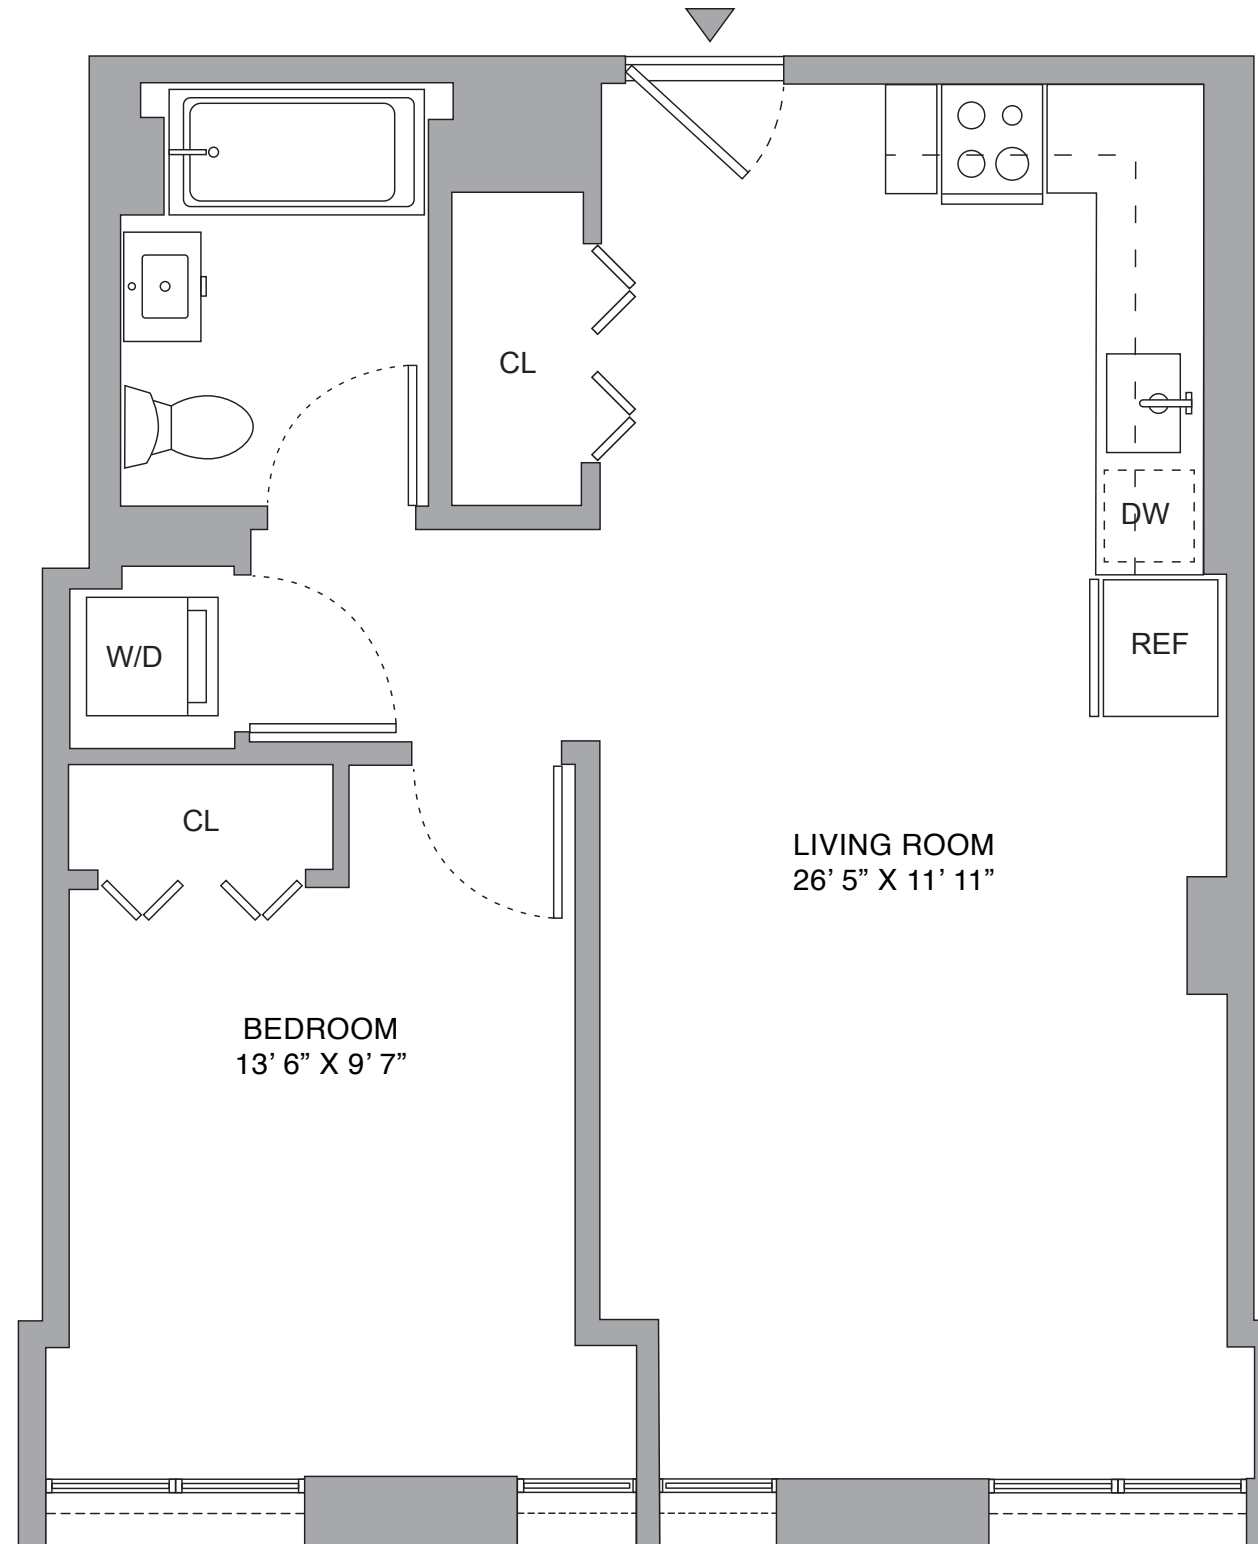

Residence E
Floor 2 - 5
1 Bedroom • 1 Bath

RESIDENCES:

- 7" Wide Plank Flooring
- In-home Washer/dryer
- Custom Solar Shades
- 9' Ceilings in Major Rooms
- Central Heat and Air Conditioning

KITCHENS:

- Stainless Steel Appliances
- Custom Finish Cabinetry
- Quartz Countertops & Backsplash