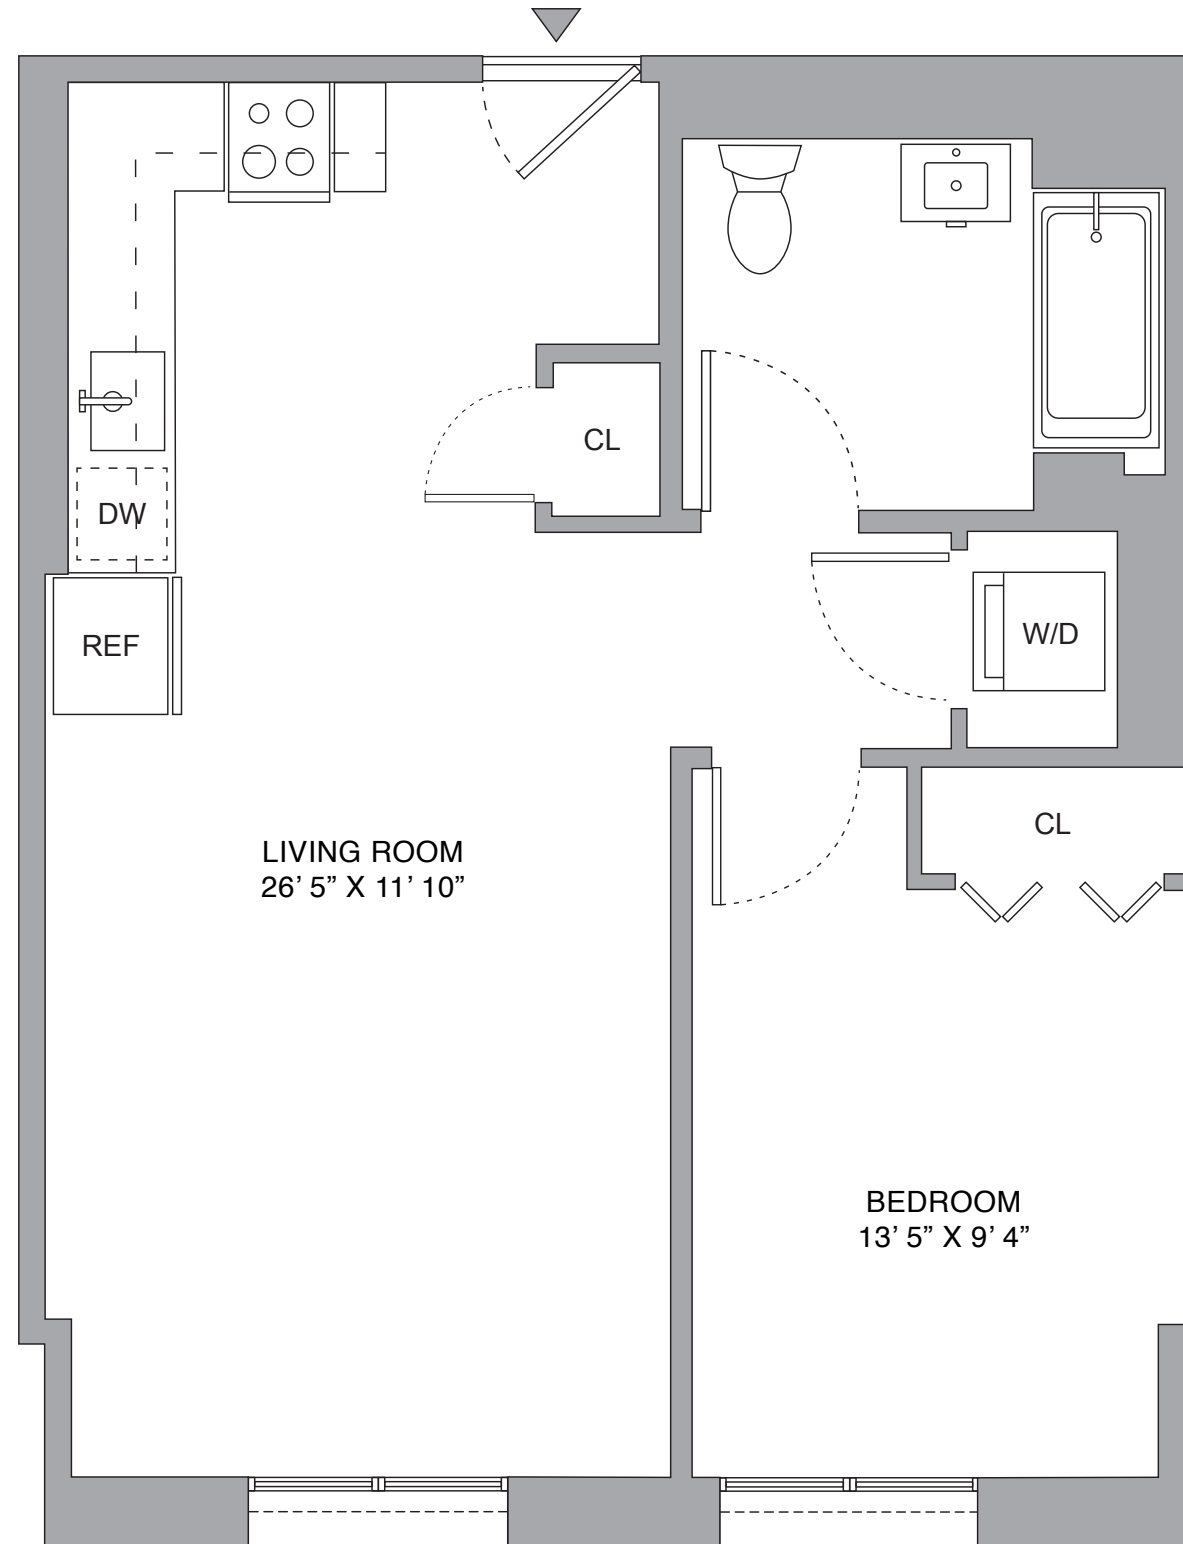

Residence F
Floor 2 - 5
1 Bedroom • 1 Bath

RESIDENCES:

- 7" Wide Plank Flooring
- In-home Washer/dryer
- Custom Solar Shades
- 9' Ceilings in Major Rooms
- Central Heat and Air Conditioning

KITCHENS:

- Stainless Steel Appliances
- Custom Finish Cabinetry
- Quartz Countertops & Backsplash