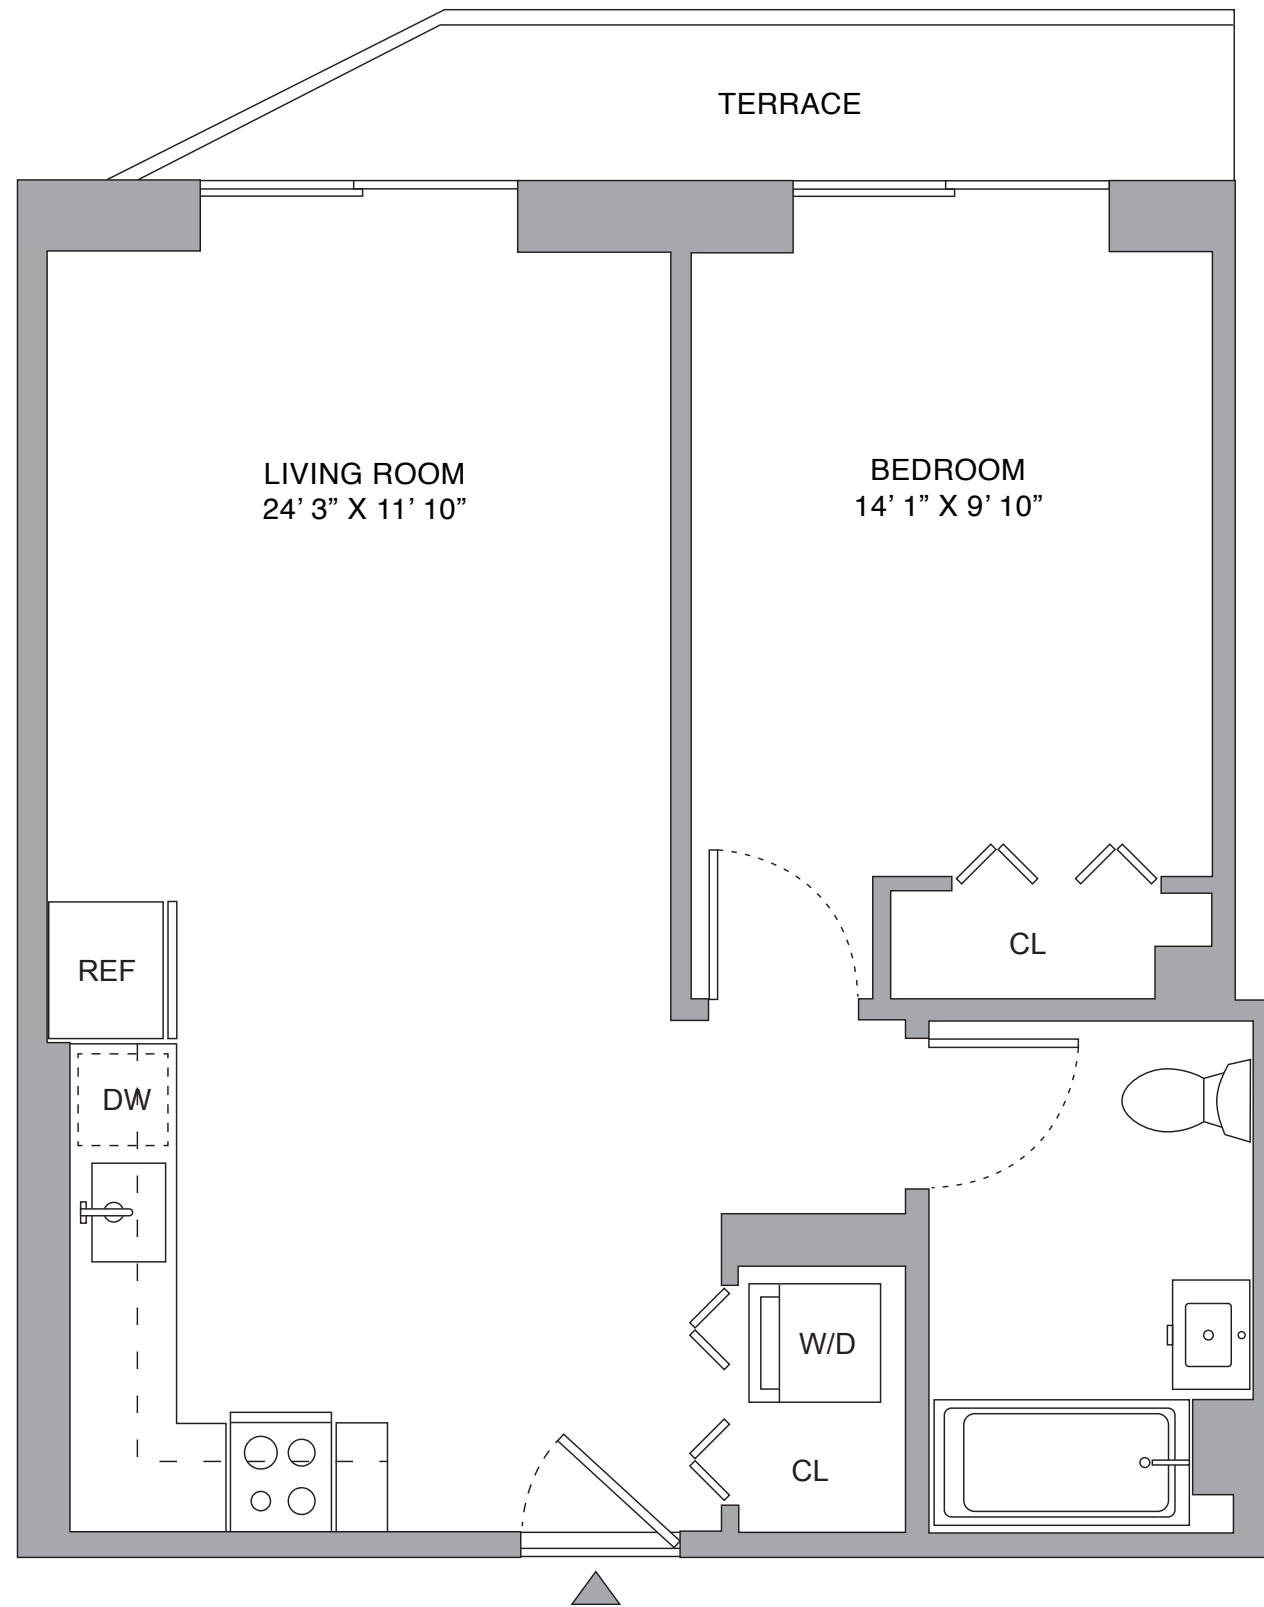

Residence I
Floor 2
1 Bedroom • 1 Bath • Terrace

RESIDENCES:

- 7" Wide Plank Flooring
- In-home Washer/dryer
- Custom Solar Shades
- 9' Ceilings in Major Rooms
- Central Heat and Air Conditioning

KITCHENS:

- Stainless Steel Appliances
- Custom Finish Cabinetry
- Quartz Countertops & Backsplash

645 PARK PLACE, BROOKLYN, NY 11238

645ParkPlace.com

718.400.0711

All dimensions are approximate and subject to construction tolerances. Renderings are for illustrative purposes.