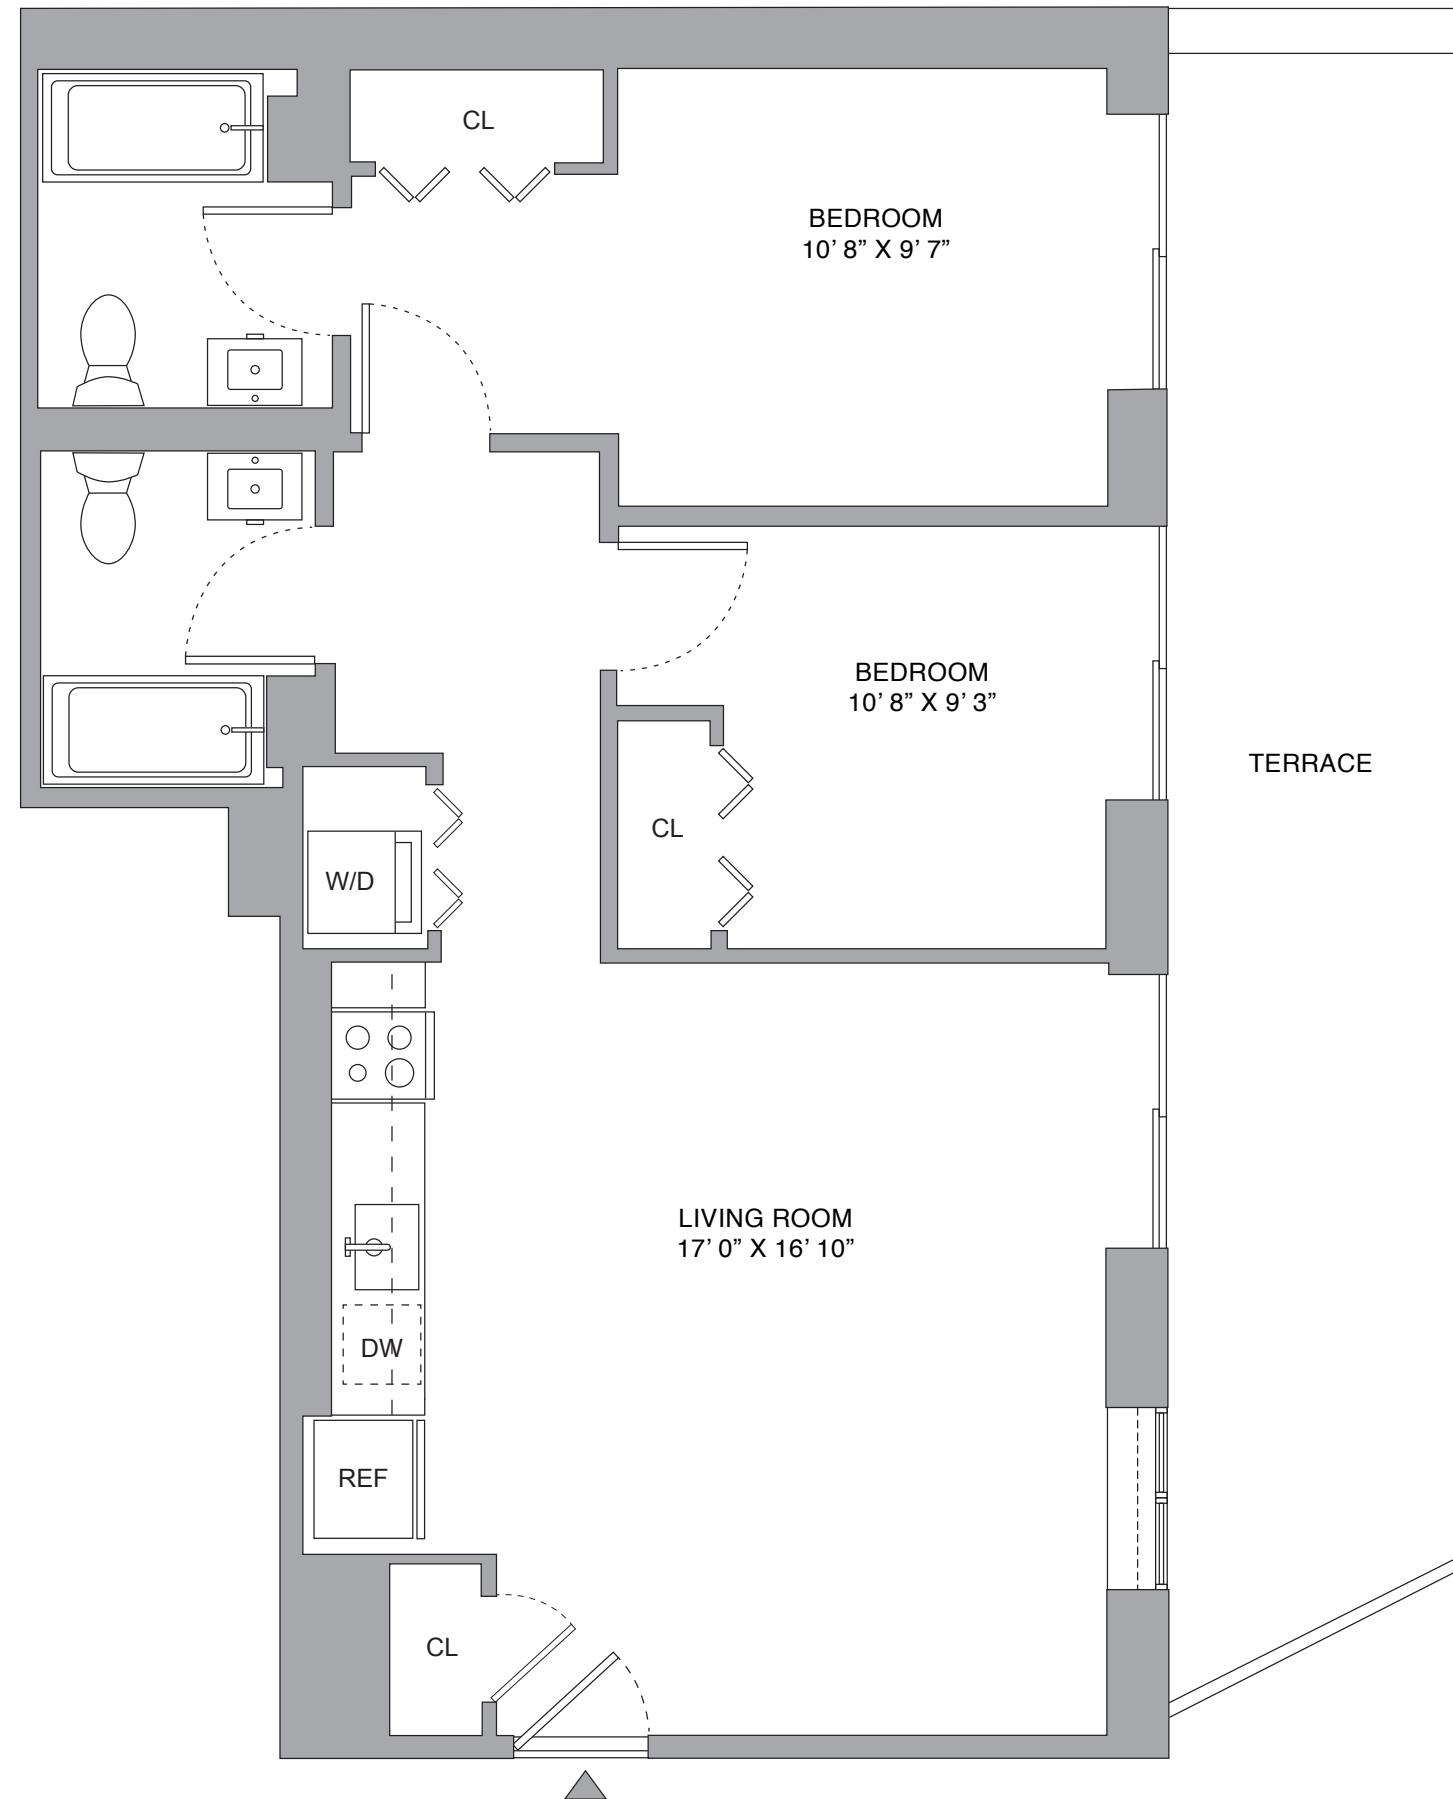

Residence J
Floor 2
2 Bedrooms • 2 Baths • Terrace

RESIDENCES:

- 7" Wide Plank Flooring
- In-home Washer/dryer
- Custom Solar Shades
- 9' Ceilings in Major Rooms
- Central Heat and Air Conditioning

KITCHENS:

- Stainless Steel Appliances
- Custom Finish Cabinetry
- Quartz Countertops & Backsplash

645 PARK PLACE, BROOKLYN, NY 11238

645ParkPlace.com

718.400.0711

All dimensions are approximate and subject to construction tolerances. Renderings are for illustrative purposes.