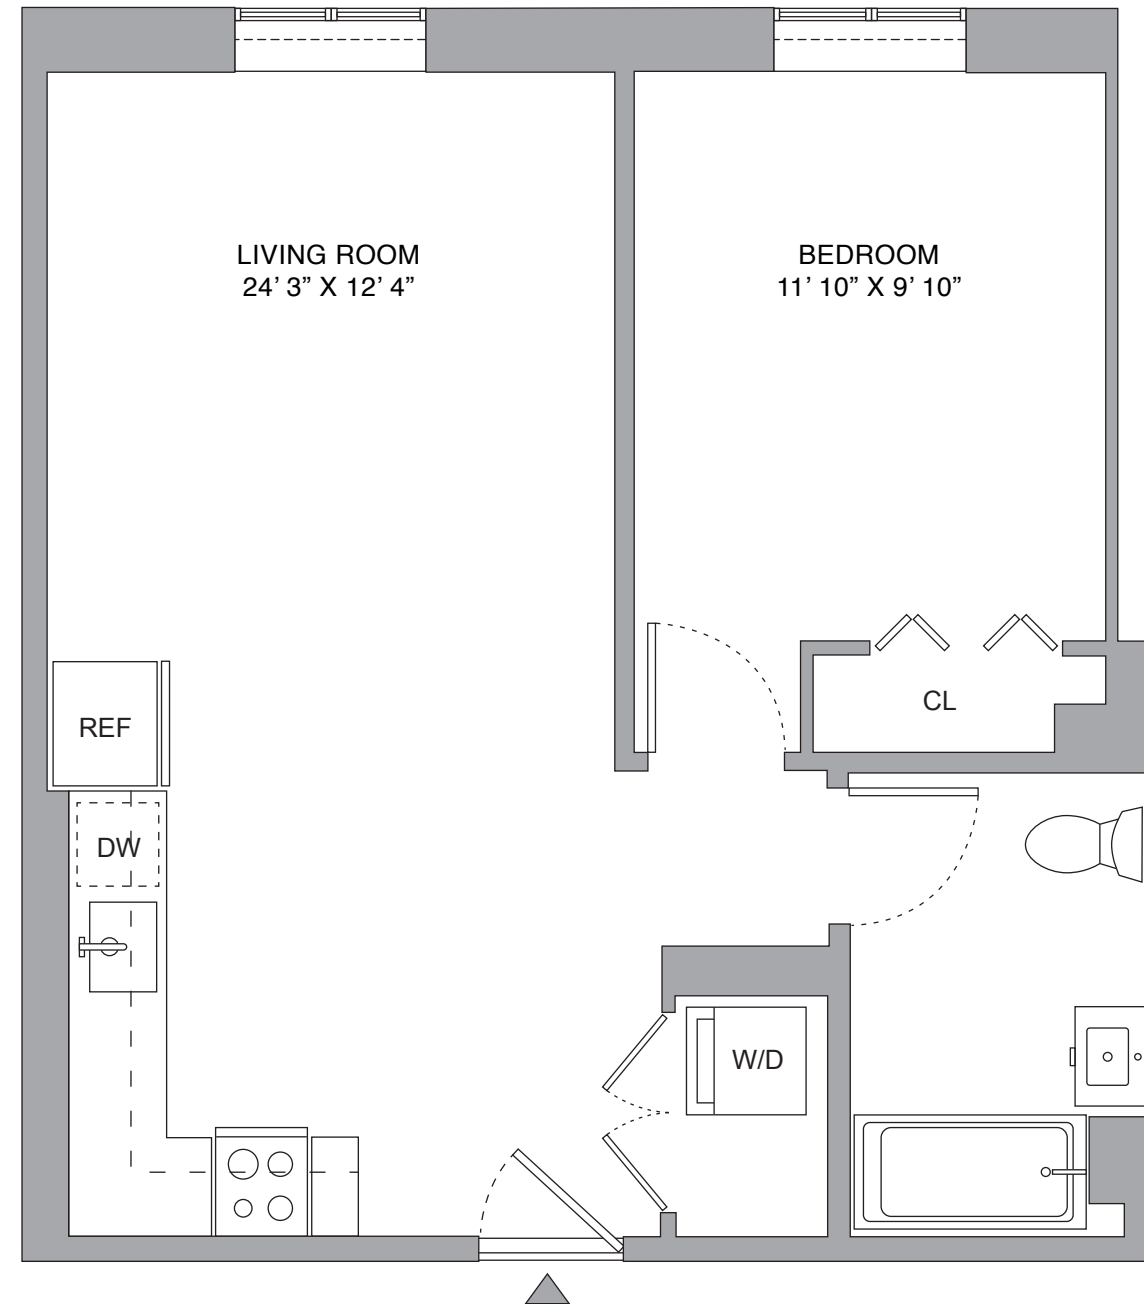

Residence I
Floor 3 - 5
1 Bedroom • 1 Bath

RESIDENCES:

- 7" Wide Plank Flooring
- In-home Washer/dryer
- Custom Solar Shades
- 9' Ceilings in Major Rooms
- Central Heat and Air Conditioning

KITCHENS:

- Stainless Steel Appliances
- Custom Finish Cabinetry
- Quartz Countertops & Backsplash

645 PARK PLACE, BROOKLYN, NY 11238

645ParkPlace.com

718.400.0711

All dimensions are approximate and subject to construction tolerances. Renderings are for illustrative purposes.