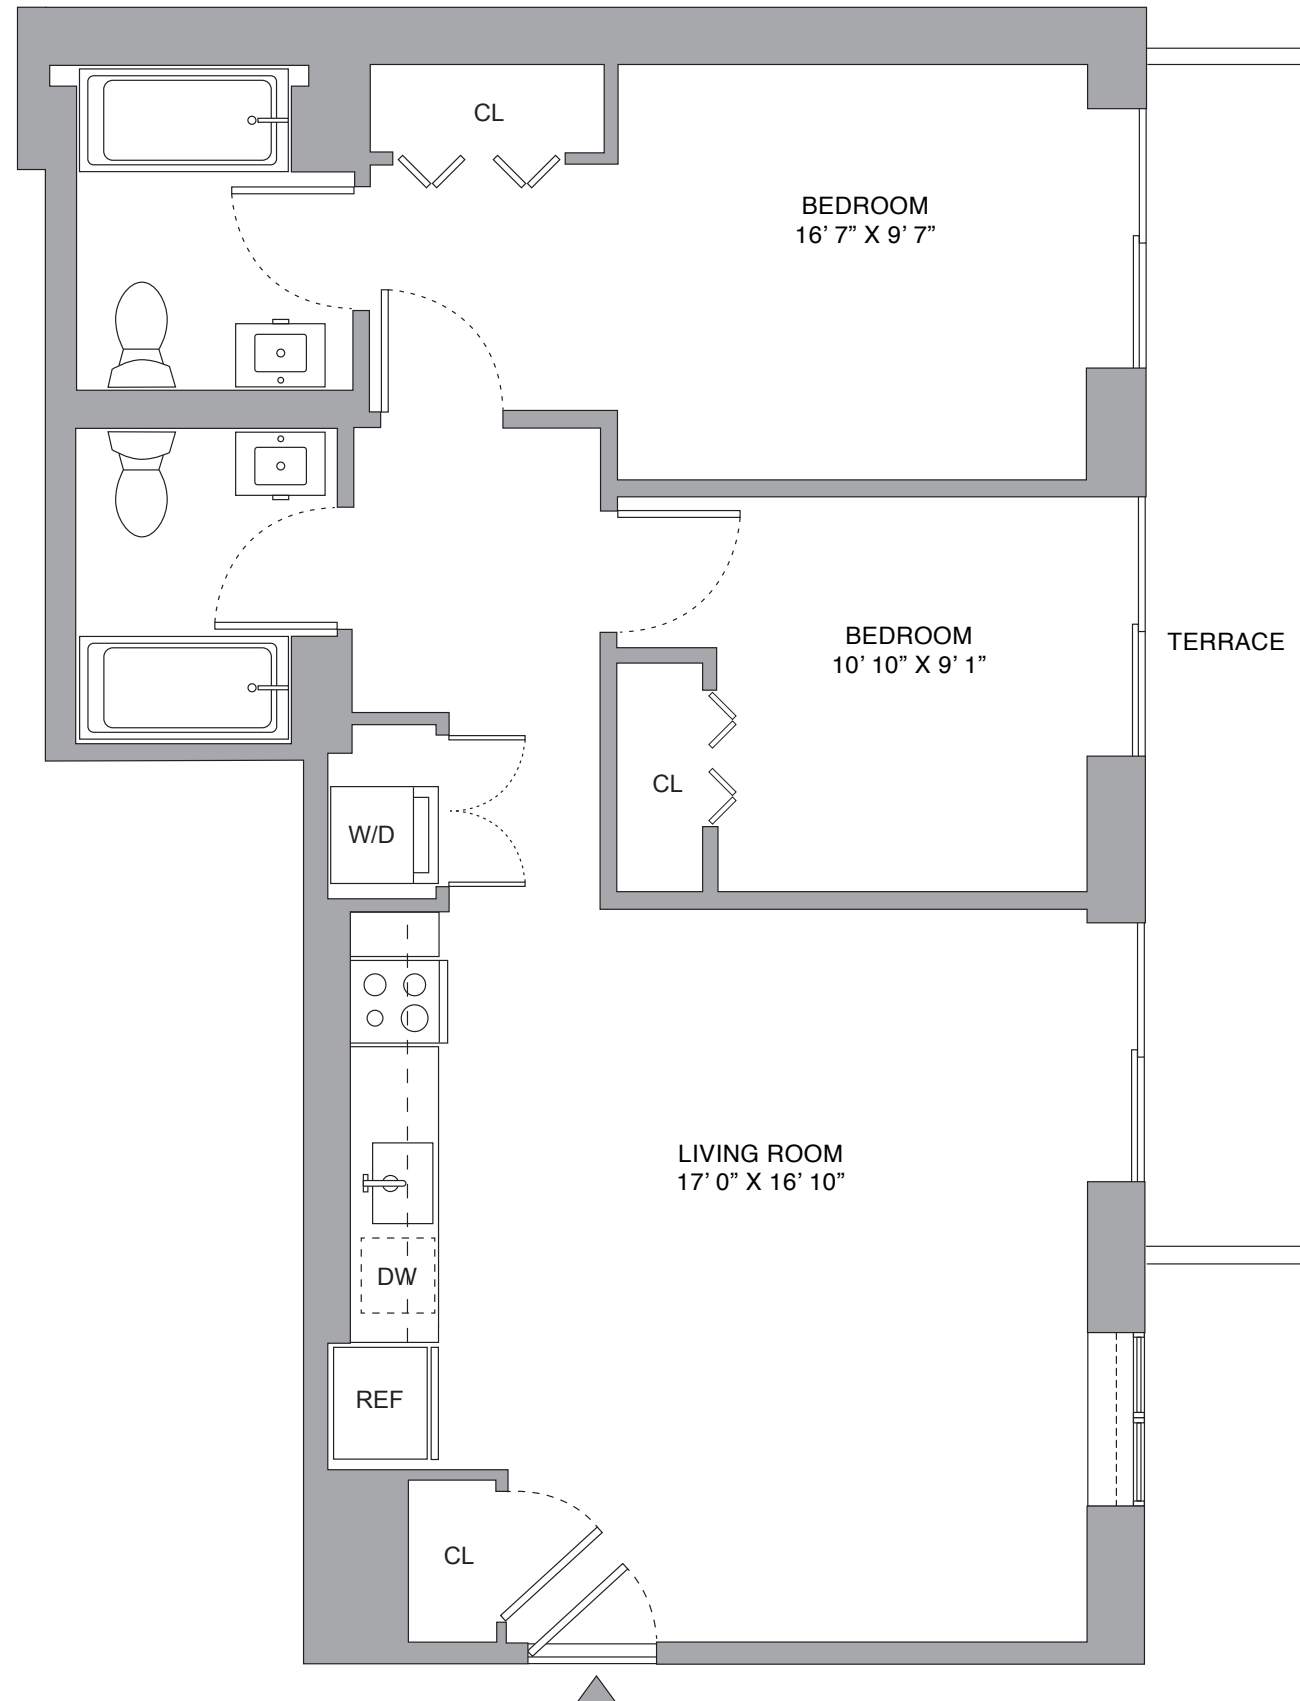

Residence H
Floor 6 - 7
2 Bedrooms • 2 Baths • Terrace

RESIDENCES:

- 7" Wide Plank Flooring
- In-home Washer/dryer
- Custom Solar Shades
- 9' Ceilings in Major Rooms
- Central Heat and Air Conditioning

KITCHENS:

- Stainless Steel Appliances
- Custom Finish Cabinetry
- Quartz Countertops & Backsplash

645 PARK PLACE, BROOKLYN, NY 11238

645ParkPlace.com

718.400.0711

All dimensions are approximate and subject to construction tolerances. Renderings are for illustrative purposes.